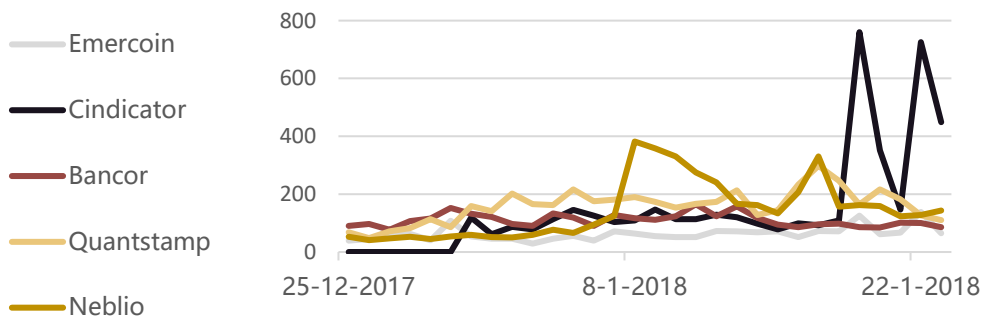

For the full report check the link in e-mail to purchase a one time full report (15 usd). Alternatively a contribution in excess of 25 USD equivalence will get you the report 3 weeks, including ICO reports and individual analysis reports. Check last page for BTC, ETH and LTC adress and sent a mail to newsletter@altcoinanalytics.com with the donation.