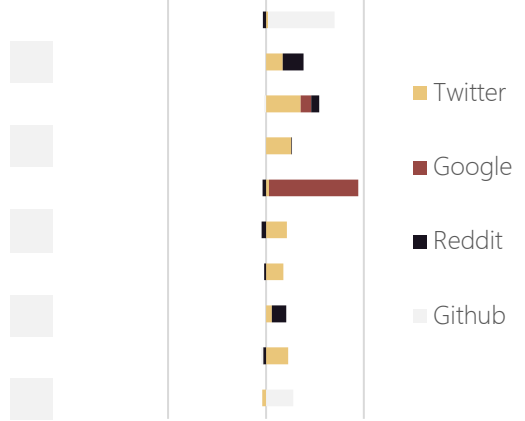

Static

Date 24-1-2018

Dow Wed

Weights

Twitter	40%	
Google	10%	
Reddit	25%	
Github	25%	

Market Sentiment Twitter

First release of the full report is sent at first to people

Sentiment Trigger Reddit

Score 0.00 ▶

Δ week -0.18 ▶

Top overall

Name Total Twitter Google Reddit Github

1	For the full report check the link in e-mail to purchase a one time full report (15 usd). Alternatively a contribution in excess of 25 USD equivalence will get you the report 3 weeks, including ICO reports and individual analysis reports. Check last page for BTC, ETH and LTC adress and sent a mail to newsletter@altcoinanalytics.com with the donation.				
7	Metal	1.04	1.79	-0.17	
8	ReddCoin	0.93	0.60	1.46	
9	Edgeless	0.88	2.27	-0.28	-0.19
10	RaiBlocks	0.84	-0.38		2.78

Drop alrt

Breakdown Twitter Google

Twitter

	Name	Total	Ment	Rcp	Sent	Inf mnt	Inf sent
1	For the full report check the link in e-mail to purchase a one time full report (15 usd). Alternatively a contribution in excess of 25 USD equivalence will get you the report 3 weeks, including ICO reports and individual analysis reports. Check last page for BTC, ETH and LTC adress and sent a mail to newsletter@altcoinanalytics.com with the donation.						
7	AdEx	1.97	2.34	2.17	1.79	1.78	1.19
8	Metal	1.79	2.87	3.11	-0.46	2.41	0.30
9	SONM	1.71	0.49	0.26	4.91	0.34	4.31
10	Ubiq	1.56	1.09	1.37	2.29	1.21	0.92