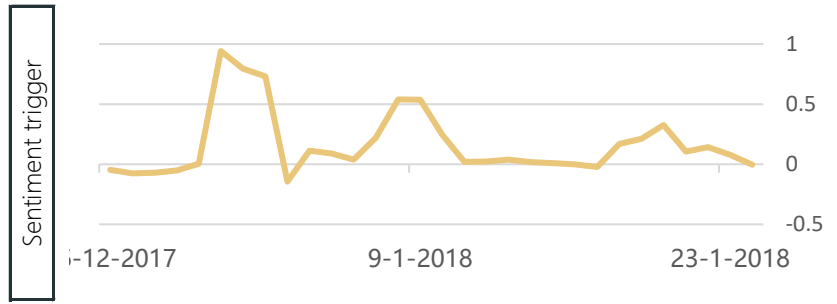

Twitter - Pump indicator

Twitter - Recipients

Twitter - Sentiment

For the full report check the link in e-mail to purchase a one time full report (15 usd). Alternatively a contribution in excess of 25 USD equivalence will get you the report 3 weeks, including ICO reports and individual analysis reports. Check last page for BTC, ETH and LTC adress and sent a mail to newsletter@altcoinanalytics.com with the donation.