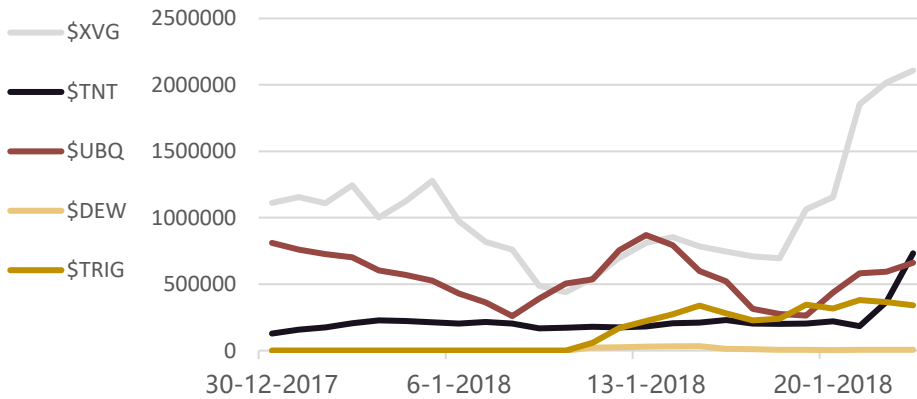

Github

	Name	Total	Add	Comm
1	For the full report check the link in e-mail to purchase a one time full report (15 usd). Alternatively a contribution in excess of 25 USD equivalence will get you the report 3 weeks, including ICO reports and individual analysis			
9	Verge	0.58	-0.15	1.69
10	Byteball Byt	0.34	-0.14	1.05

Twitter Shorter term signals

Overview

	Mentions	Recipients	Polarity	Pump
1				
2				
3				
4	\$CND	\$DEW	\$FUEL	\$SYS
5	\$VTC	\$TRIG	\$CTR	\$MCO

Sentiment

For the full report check the link in e-mail to purchase a one time full report (15 usd). Alternatively a contribution in excess of 25 USD equivalence will get you the report 3 weeks, including ICO reports and individual analysis reports. Check last page for BTC, ETH and LTC adress and sent a mail to newsletter@altcoinanalytics.com with the donation

Twitter - Mentions

For the full report check the link in e-mail to purchase a one time full report (15 usd). Alternatively a contribution in excess of 25 USD equivalence will get you the report 3 weeks, including ICO reports and individual analysis reports. Check last page for BTC, ETH and LTC adress and sent a mail to newsletter@altcoinanalytics.com with the donation.

Twitter - Pump indicator

Twitter - Recipients

Twitter - Sentiment

For the full report check the link in e-mail to purchase a one time full report (15 usd). Alternatively a contribution in excess of 25 USD equivalence will get you the report 3 weeks, including ICO reports and individual analysis reports. Check last page for BTC, ETH and LTC adress and sent a mail to newsletter@altcoinanalytics.com with the donation.