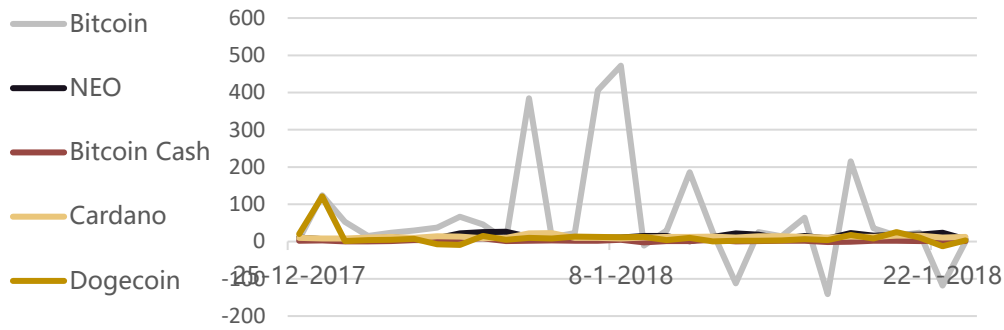

For the full report check the link in e-mail to purchase a one time full report (15 usd). Alternatively a contribution in excess of 25 USD equivalence will get you the report 3 weeks, including ICO reports and individual analysis reports. Check last page for BTC, ETH and LTC adress and sent a mail to newsletter@altcoinanalytics.com with the donation.