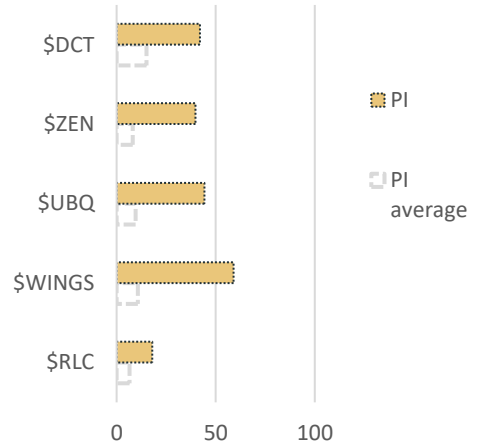

Github

Name Total Add Comm

1	Decred	4.91	5.03	4.73
2	For the full report check the link in e-mail to purchase a one time full report (15 usd). Alternatively a contribution in excess of 25 USD equivalence will get you the report 3 weeks, including ICO reports and individual			
6	IOTA	1.74	1.56	2.01
7	Siacoin	1.58	0.21	3.65
8	Substratum	1.26	-0.11	3.32
9	Gnosis	1.13	1.62	0.38
10	NAV Coin	1.07	-0.21	2.99

Twitter Shorter term signals

Overview

	Mentions	Recipients	Polarity	Pump
1				
2				
3				
4	\$DGB	\$VIA	\$MANA	\$ZEN
5	\$PRL	\$PRL	\$ETHOS	\$DCT

Sentiment

For the full report check the link in e-mail to purchase a one time full report (15 usd). Alternatively a contribution in excess of 25 USD equivalence will get you the report 3 weeks, including ICO reports and individual analysis reports. Check last page for BTC, ETH and LTC adress and sent a mail to newsletter@altcoinanalytics.com with the donation

Twitter - Mentions

For the full report check the link in e-mail to purchase a one time full report (15 usd). Alternatively a contribution in excess of 25 USD equivalence will get you the report 3 weeks, including ICO reports and individual analysis reports. Check last page for BTC, ETH and LTC adress and sent a mail to newsletter@altcoinanalytics.com with the donation.

Twitter - Pump indicator

Twitter - Recipients

Twitter - Sentiment

For the full report check the link in e-mail to purchase a one time full report (15 usd). Alternatively a contribution in excess of 25 USD equivalence will get you the report 3 weeks, including ICO reports and individual analysis reports. Check last page for BTC, ETH and LTC adress and sent a mail to newsletter@altcoinanalytics.com with the donation.