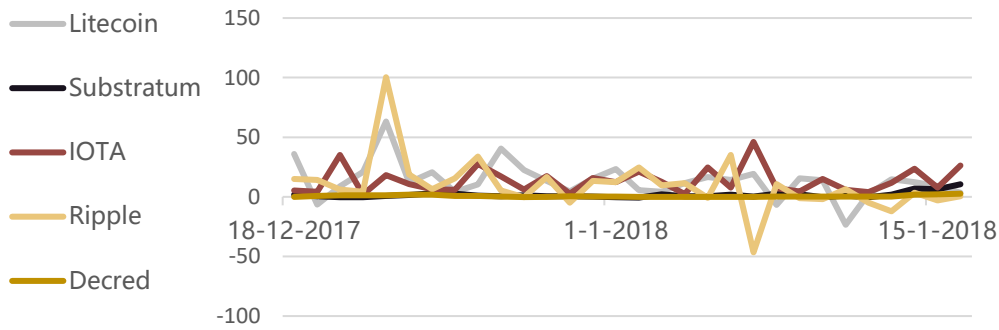

Twitter - Pump indicator

Twitter - Recipients

Twitter - Sentiment

For the full report check the link in e-mail to purchase a one time full report (15 usd). Alternatively a contribution in excess of 25 USD equivalence will get you the report 3 weeks, including ICO reports and individual analysis reports. Check last page for BTC, ETH and LTC adress and sent a mail to newsletter@altcoinanalytics.com with the donation.

Reddit Shorter term signals

Overview

Reddit - Subscribers

For the full report check the link in e-mail to purchase a one time full report (15 usd). Alternatively a contribution in excess of 25 USD equivalence will get you the report 3 weeks, including ICO reports and individual analysis reports. Check last page for BTC, ETH and LTC adress and sent a mail to newsletter@altcoinanalytics.com with the donation.

Reddit - Sentiment

Reddit - avg online users

	Name	Total	Twitter	Reddit
1				
2				
3				
4				
5				
6				
7	ReddCoin	1.18	0.94	1.56
8	Metal	1.16	1.84	0.06
9	Decentralar	1.09	1.74	1.43
10	Decred	1.05	-0.61	0.29
11	Vertcoin	1.01	1.03	2.67
12				
13				
14				
15				
16				
17				
18				
19				
20				
21				
22				
23				
24				
25				
26				
27				
28				
29				
30				
31				
32				
33				
34				
35				
36				
37				
38				
39				
40				