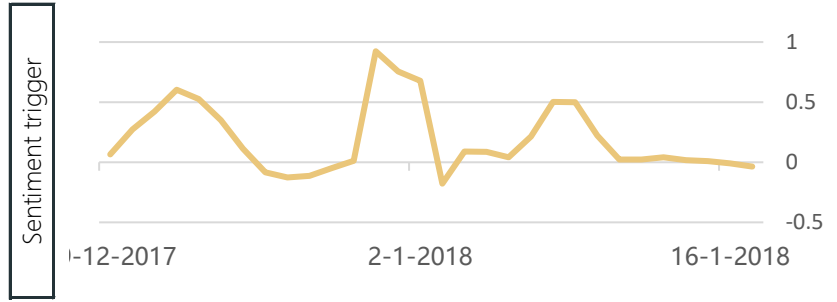

Twitter - Pump indicator

Twitter - Recipients

Twitter - Sentiment

For the full report check the link in e-mail to purchase a one time full report (15 usd). Alternatively a contribution in excess of 25 USD equivalence will get you the report 3 weeks, including ICO reports and individual analysis reports. Check last page for BTC, ETH and LTC adress and sent a mail to newsletter@altcoinanalytics.com with the donation.

Reddit Shorter term signals

Overview

Reddit - Subscribers

For the full report check the link in e-mail to purchase a one time full report (15 usd). Alternatively a contribution in excess of 25 USD equivalence will get you the report 3 weeks, including ICO reports and individual analysis reports. Check last page for BTC, ETH and LTC adress and sent a mail to newsletter@altcoinanalytics.com with the donation.