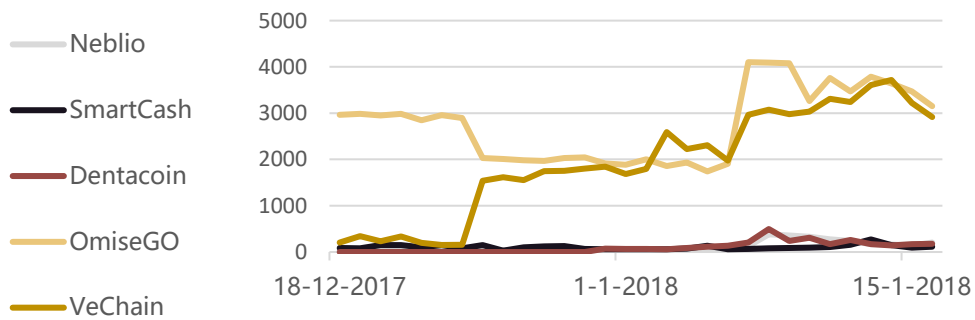

Twitter - Pump indicator

Twitter - Recipients

Twitter - Sentiment

For the full report check the link in e-mail to purchase a one time full report (15 usd). Alternatively a contribution in excess of 25 USD equivalence will get you the report 3 weeks, including ICO reports and individual analysis reports. Check last page for BTC, ETH and LTC adress and sent a mail to newsletter@altcoinanalytics.com with the donation.

Reddit Shorter term signals

Overview

Reddit - Subscribers

For the full report check the link in e-mail to purchase a one time full report (15 usd). Alternatively a contribution in excess of 25 USD equivalence will get you the report 3 weeks, including ICO reports and individual analysis reports. Check last page for BTC, ETH and LTC adress and sent a mail to newsletter@altcoinanalytics.com with the donation.

Reddit - Sentiment

Reddit - avg online users

	Name	Total	Twitter	Reddit
1				
2				
3				
4				
5				
6				
7	ReddCoin	1.18	0.94	1.56
8	Metal	1.16	1.84	0.06
9	Decentralar	1.09	1.74	1.43
10	Decred	1.05	-0.61	0.29
11	Vertcoin	1.01	1.03	2.67
12				
13				
14				
15				
16				
17				
18				
19				
20				
21				
22				
23				
24				
25				
26				
27				
28				
29				
30				
31				
32				
33				
34				
35				
36				
37				
38				
39				
40				