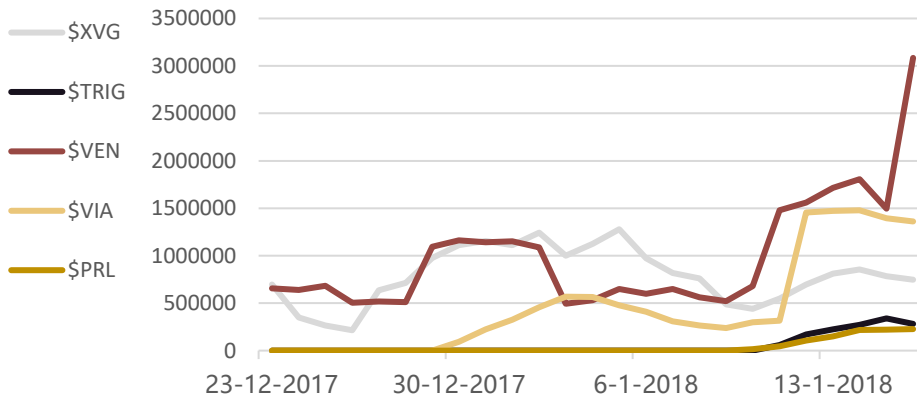

Github

Name Total Add Comm

1	Decred	4.91	5.03	4.73
2	For the full report check the link in e-mail to purchase a one time full report (15 usd). Alternatively a contribution in excess of 25 USD equivalence will get you the report 3 weeks, including ICO reports and individual			
6	IOTA	1.74	1.56	2.01
7	Siacoin	1.58	0.21	3.65
8	Substratum	1.26	-0.11	3.32
9	Gnosis	1.13	1.62	0.38
10	NAV Coin	1.07	-0.21	2.99

Twitter Shorter term signals

Overview

	Mentions	Recipients	Polarity	Pump
1				
2				
3				
4	\$DGB	\$VIA	\$MANA	\$ZEN
5	\$PRL	\$PRL	\$ETHOS	\$DCT

Sentiment

For the full report check the link in e-mail to purchase a one time full report (15 usd). Alternatively a contribution in excess of 25 USD equivalence will get you the report 3 weeks, including ICO reports and individual analysis reports. Check last page for BTC, ETH and LTC adress and sent a mail to newsletter@altcoinanalytics.com with the donation

Twitter - Mentions

For the full report check the link in e-mail to purchase a one time full report (15 usd). Alternatively a contribution in excess of 25 USD equivalence will get you the report 3 weeks, including ICO reports and individual analysis reports. Check last page for BTC, ETH and LTC adress and sent a mail to newsletter@altcoinanalytics.com with the donation.

Twitter - Pump indicator

Twitter - Recipients

Twitter - Sentiment

For the full report check the link in e-mail to purchase a one time full report (15 usd). Alternatively a contribution in excess of 25 USD equivalence will get you the report 3 weeks, including ICO reports and individual analysis reports. Check last page for BTC, ETH and LTC adress and sent a mail to newsletter@altcoinanalytics.com with the donation.