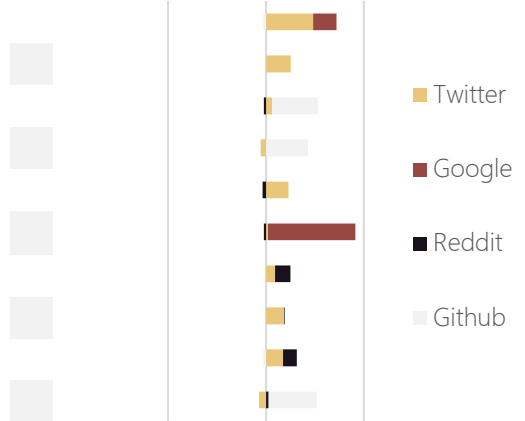

Static

Date 17-1-2018

Dow Wed

Weights

Twitter	40%	
Google	10%	
Reddit	25%	
Github	25%	

Market Sentiment Twitter

First release of the full report is sent at first to people

Sentiment Trigger Reddit

Score -0.04 ▶

Δ week -0.06 ▶

Top overall

Name Total Twitter Google Reddit Github

1	For the full report check the link in e-mail to purchase a one time full report (15 usd). Alternatively a contribution in excess of 25 USD equivalence will get you the report 3 weeks, including ICO reports and individual analysis reports. Check last page for BTC, ETH and LTC adress and sent a mail to newsletter@altcoinanalytics.com with the donation.					
7	ReddCoin	1.18	0.94	1.56		
8	Metal	1.16	1.84	0.06		
9	Decentralar	1.09	1.74	1.43	-0.28	
10	Decred	1.05	-0.61	0.00	0.29	4.91

Drop alert

Breakdown Twitter Google

Twitter

Name Total Ment Rcp Sent Inf mnt Inf sent

1	For the full report check the link in e-mail to purchase a one time full report (15 usd). Alternatively a contribution in excess of 25 USD equivalence will get you the report 3 weeks, including ICO reports and individual analysis reports. Check last page for BTC, ETH and LTC adress and sent a mail to newsletter@altcoinanalytics.com with the donation.						
7	Po.et	1.28	1.87	1.33	-0.10	2.34	-0.10
8	Cindicator	1.13	1.82	1.96	-0.39	1.60	-1.14
9	Counterpart	1.05	1.69	1.80	-1.11	2.28	-0.80
10	Vertcoin	1.03	1.73	0.80	0.66	1.25	0.54