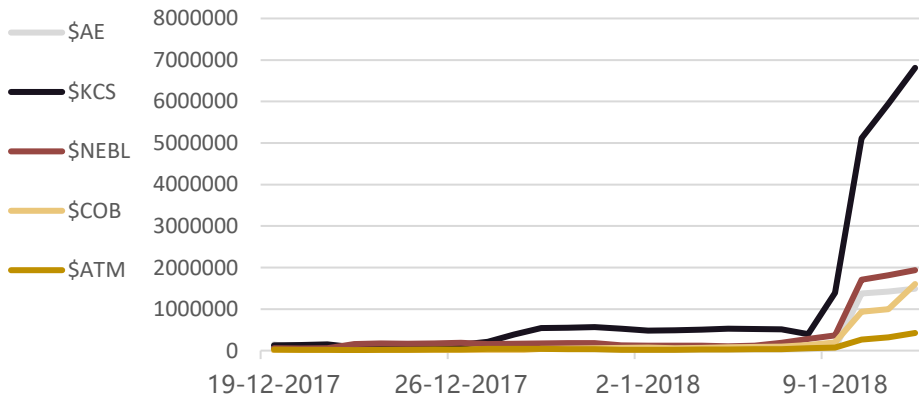

Twitter - Recipients