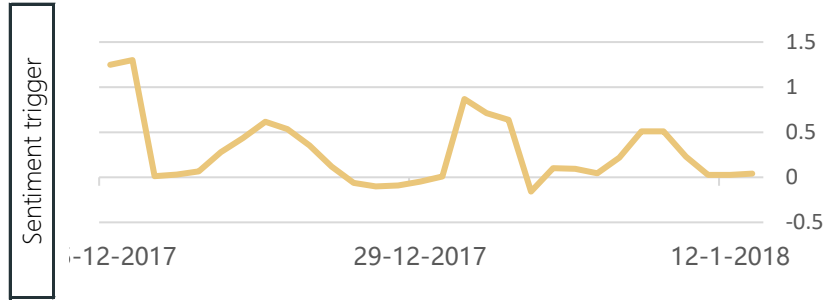

Twitter - Pump indicator

Twitter - Recipients

Twitter - Sentiment

For the full report check the link in e-mail to purchase a one time full report (15 usd). Alternatively a contribution in excess of 25 USD equivalence will get you the report 3 weeks, including ICO reports and individual analysis reports. Check last page for BTC, ETH and LTC adress and sent a mail to newsletter@altcoinanalytics.com with the donation.