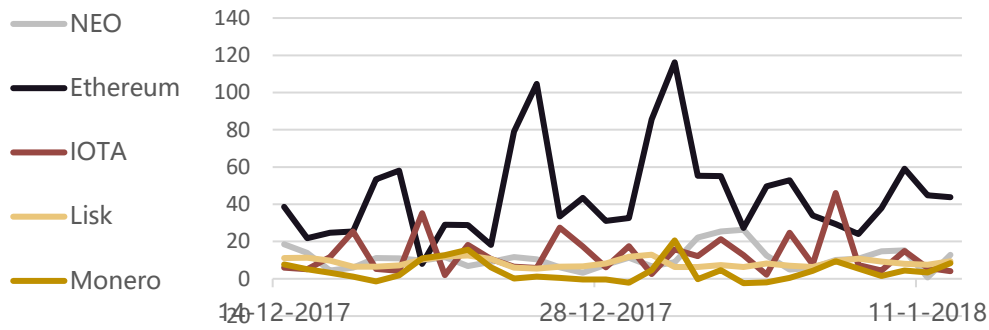

For the full report check the link in e-mail to purchase a one time full report (15 usd). Alternatively a contribution in excess of 25 USD equivalence will get you the report 3 weeks, including ICO reports and individual analysis reports. Check last page for BTC, ETH and LTC adress and sent a mail to newsletter@altcoinanalytics.com with the donation.