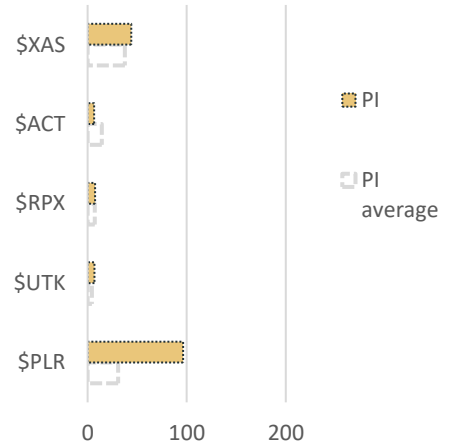

Reddit

Name	Total	Subscr	Sent	U Onl
1 For the full report check the link in e-mail to purchase a one time full report (15 usd). Alternatively a contribution in excess of 25 USD equivalence will get you the report 3 weeks, including ICO reports and individual analysis				
5 TenX	1.43	1.57	-0.04	2.69
6 Ethereum	1.42	-0.51	4.37	-0.55
7 Decentralar	1.14	0.86	0.04	2.21
8 ZCoin	1.12	-0.11	-0.02	2.54
9 Nxt	1.01	0.67	-0.07	2.10
10 Syscoin	0.97	-0.15	0.12	2.11

Github

Name	Total	Add	Comm
1 BitBay	5.71	6.04	5.22
2 For the full report check the link in e-mail to purchase a one time full report (15 usd). Alternatively a contribution in excess of 25 USD equivalence will get you the report 3 weeks, including ICO reports and individual			
6 Nexus	2.28	2.48	1.99
7 Siacoin	1.25	0.00	3.13
8 Byteball Byt	1.06	-0.13	2.84
9 Aragon	0.95	0.25	1.99
10 iExec RLC	0.87	0.88	0.85

Twitter Shorter term signals

Overview

	Mentions	Recipients	Polarity	Pump
1				
2				
3				
4	\$KCS	\$COB	\$DNT	\$ACT
5	\$TNB	\$ATM	\$ATM	\$XAS

Sentiment

For the full report check the link in e-mail to purchase a one time full report (15 usd). Alternatively a contribution in excess of 25 USD equivalence will get you the report 3 weeks, including ICO reports and individual analysis reports. Check last page for BTC, ETH and LTC adress and sent a mail to newsletter@altcoinanalytics.com with the donation

Twitter - Pump indicator

Twitter - Recipients

Twitter - Sentiment

For the full report check the link in e-mail to purchase a one time full report (15 usd). Alternatively a contribution in excess of 25 USD equivalence will get you the report 3 weeks, including ICO reports and individual analysis reports. Check last page for BTC, ETH and LTC adress and sent a mail to newsletter@altcoinanalytics.com with the donation.