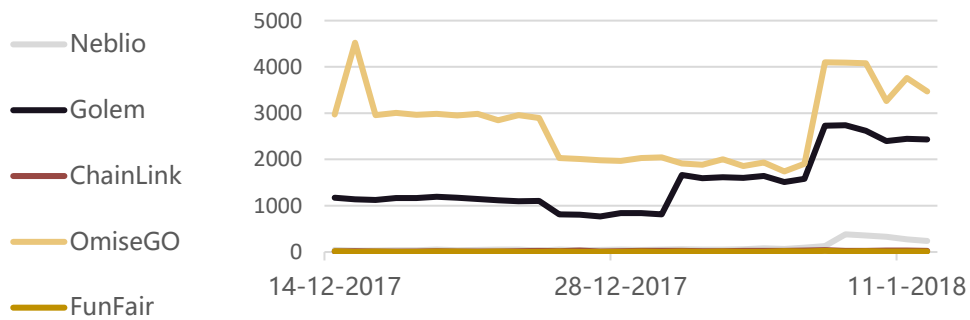

For the full report check the link in e-mail to purchase a one time full report (15 usd). Alternatively a contribution in excess of 25 USD equivalence will get you the report 3 weeks, including ICO reports and individual analysis reports. Check last page for BTC, ETH and LTC adress and sent a mail to newsletter@altcoinanalytics.com with the donation.