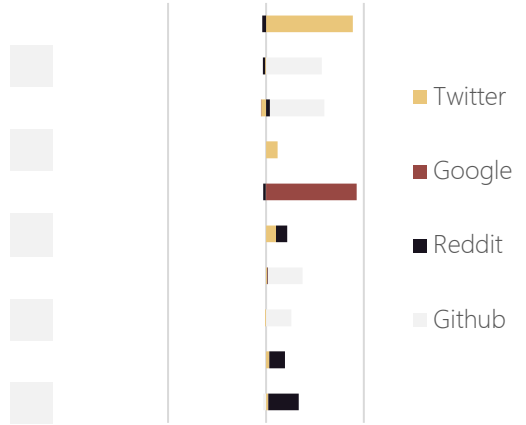

Static

Date 13-1-2018

Dow Sat

Weights

Twitter	40%	
Google	10%	
Reddit	25%	
Github	25%	

Market Sentiment Twitter

First release of the full report is sent at first to people

Sentiment Trigger Reddit

Score 0.04
Δ week -0.18

Top overall

Name	Total	Twitter	Google	Reddit	Github
1 For the full report check the link in e-mail to purchase a one time full report (15 usd). Alternatively a contribution in excess of 25 USD equivalence will get you the report 3 weeks, including ICO reports and individual analysis reports. Check last page for BTC, ETH and LTC adress and sent a mail to newsletter@altcoinanalytics.com with the donation.					
7 Substratum	0.94	0.12	0.07	0.01	3.53
8 RaiBlocks	0.94	-0.09			2.59
9 ReddCoin	0.82	0.35		1.59	
10 Vertcoin	0.79	0.20	0.06	3.10	-0.28

Drop alert

Breakdown Twitter Google

Twitter

Name	Total	Ment	Rcp	Sent	Inf mnt	Inf sent
1 For the full report check the link in e-mail to purchase a one time full report (15 usd). Alternatively a contribution in excess of 25 USD equivalence will get you the report 3 weeks, including ICO reports and individual analysis reports. Check last page for BTC, ETH and LTC adress and sent a mail to newsletter@altcoinanalytics.com with the donation.						
7 Unikoin Gol	0.58	0.04	0.77	1.10	0.18	0.37
8 Nuls	0.56	-0.14	-0.08	2.12	-0.11	1.92
9 Red Pulse	0.50	-0.08	-0.16	1.74	0.09	1.40
10 CoinDash	0.50	-0.21	-0.41	2.23	-0.13	1.23

Google Trends

Name	Total	Coin
1 Wings	9.28	
2 Aragon	1.09	
3 Kin	0.55	
4 Nxt	0.42	SIRIN LABS Tok
5 Walton	0.40	Nexus
6 Centra	0.31	PACcoin
7 Ethos	0.20	
8 Bytom	0.13	
9 Dogecoin	0.13	
10 Dash	0.11	

Breakdown Reddit Github

Reddit

Name	Total	Subscr	Sent	U Onl
1 For the full report check the link in e-mail to purchase a one time full report (15 usd). Alternatively a contribution in excess of 25 USD equivalence will get you the report 3 weeks, including ICO reports and individual analysis				
5 TenX	1.43	1.57	-0.04	2.69
6 Ethereum	1.42	-0.51	4.37	-0.55
7 Decentralar	1.14	0.86	0.04	2.21
8 ZCoin	1.12	-0.11	-0.02	2.54
9 Nxt	1.01	0.67	-0.07	2.10
10 Syscoin	0.97	-0.15	0.12	2.11

Github

Name	Total	Add	Comm
1 BitBay	5.71	6.04	5.22
2 For the full report check the link in e-mail to purchase a one time full report (15 usd). Alternatively a contribution in excess of 25 USD equivalence will get you the report 3 weeks, including ICO reports and individual			
6 Nexus	2.28	2.48	1.99
7 Siacoin	1.25	0.00	3.13
8 Byteball Byt	1.06	-0.13	2.84
9 Aragon	0.95	0.25	1.99
10 iExec RLC	0.87	0.88	0.85