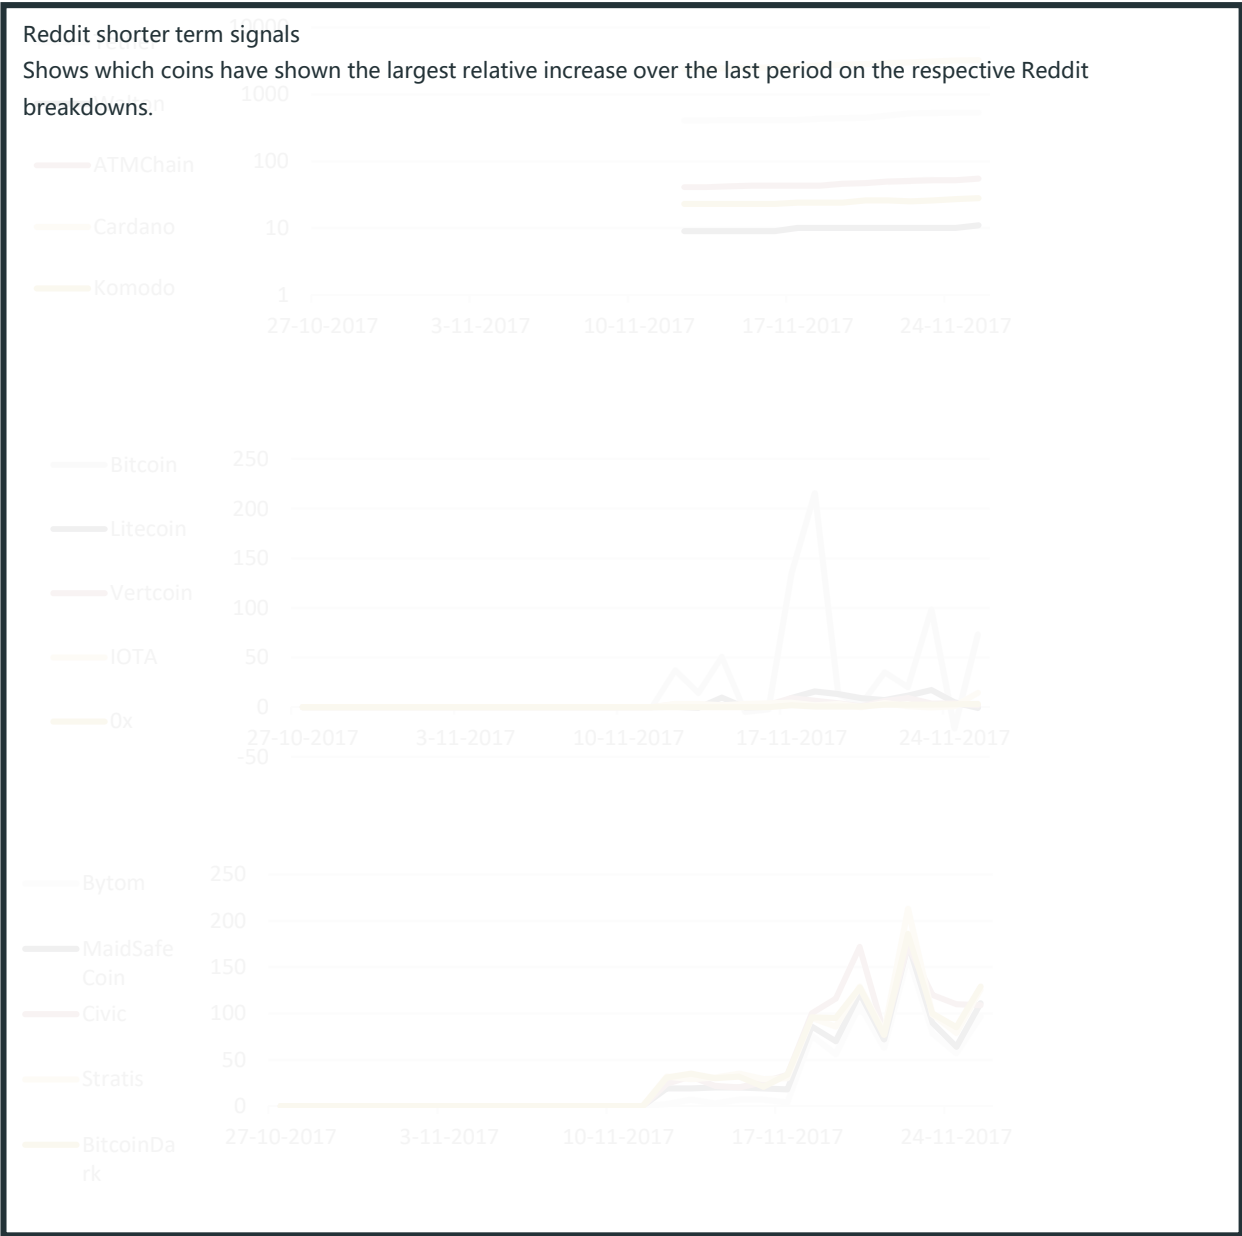

Reddit - Subscribers

Reddit - Sentiment

Reddit - avg online users