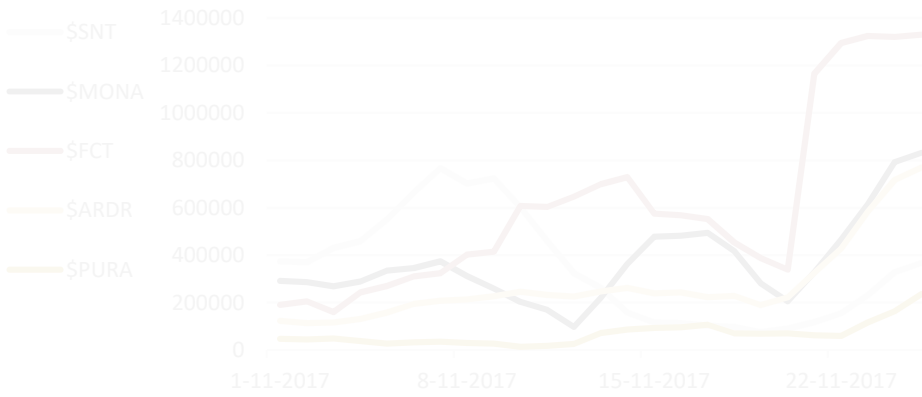

Twitter Shorter term signals ^{Polarity}

Shows which coins have shown the largest relative increase over the last period on the respective Twitter breakdowns. This is of the top 50 best performing coins wrt to Twitter score. This is to eliminate coins that eg show an increase from 5 to 10 mentions, which is an increase of 100% but not entirely relevant.

$USDT $ARDR $PURA
$SC $PURA $GXS