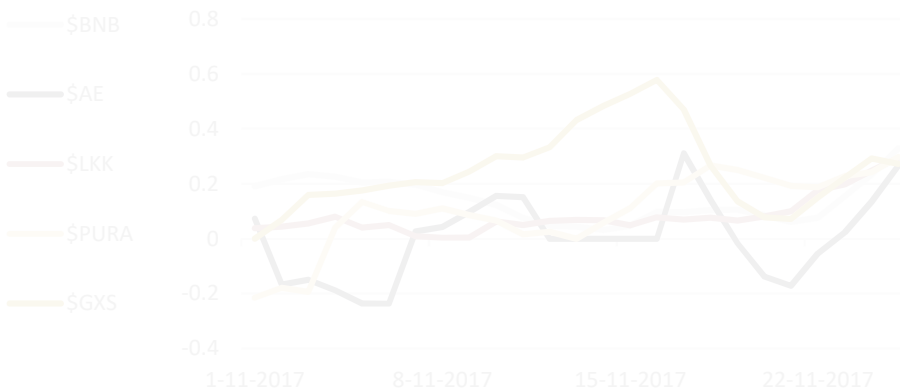

Twitter Shorter term signals ^{Polarity}

Shows which coins have shown the largest relative increase over the last period on the respective Twitter breakdowns. This is of the top 50 best performing coins wrt to Twitter score. This is to eliminate coins that eg show an increase from 5 to 10 mentions, which is an increase of 100% but not entirely relevant.

$USDT $ARDR $PURA
$SC $PURA $GXS