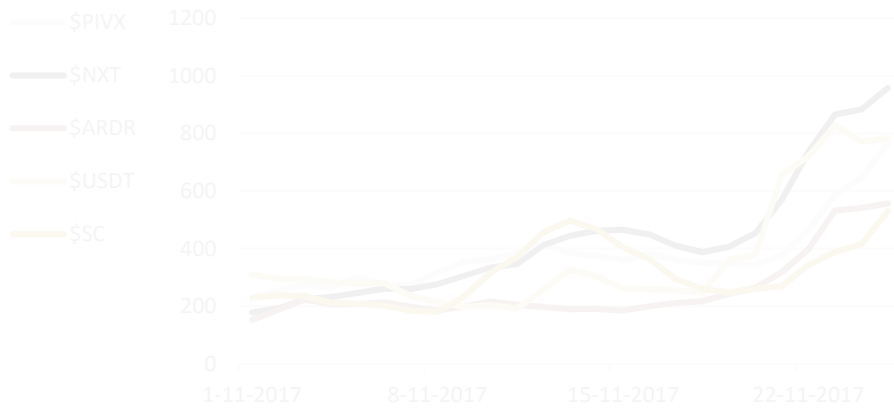

Twitter Shorter term signals ^{Polarity}

Shows which coins have shown the largest relative increase over the last period on the respective Twitter breakdowns. This is of the top 50 best performing coins wrt to Twitter score. This is to eliminate coins that eg show an increase from 5 to 10 mentions, which is an increase of 100% but not entirely relevant.

$USDT $ARDR $PURA
$SC $PURA $GXS