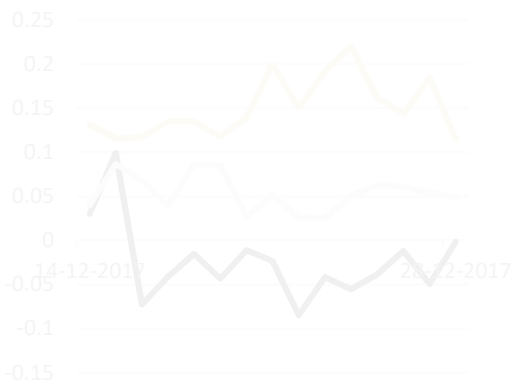

Twitter - Sentiment