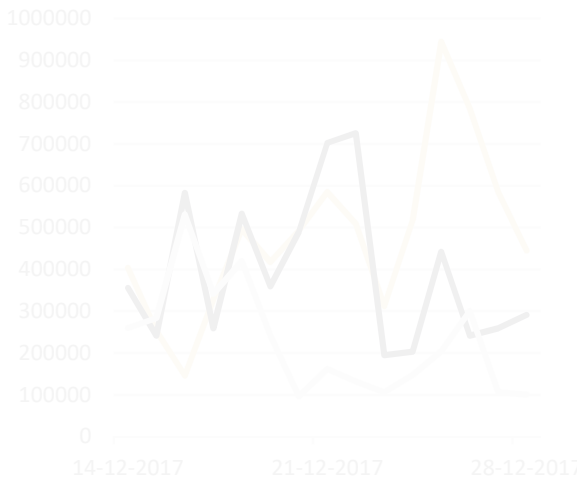

Twitter - Recipients