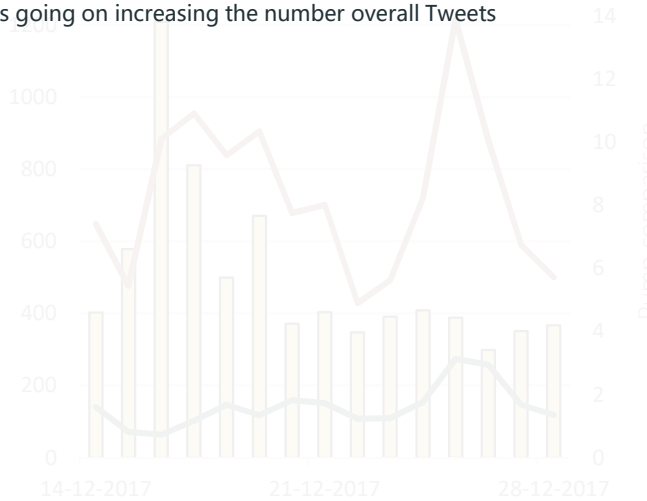

Raw metrics for specific cryptocurrency, scaled by their respective market capitalization (scaled), or not scaled (unscaled).

- Mentions** - Number of times crypto is mention in a Tweet
- Recipients** - Number of people receiving Tweet mentioning cryptocurrency
- La mention** - Number of time crypto is mentioned by a Large account (La, account with many followers) of Twitter
- Sentiment** - Average sentiment of Twitter mentions (+1 positive to -1 negative)
- La sentiment** - Average sentiment of Large account Twitter mentions
- Subscribers** - Number of Crypto specific Reddit Subscribers
- Users onl** - Avg online users on crypto specific Subreddit over last two weeks
- Rdt Sentiment** - Average sentiment of top 25 subreddit posts multiplied by up or downvotes
- Google Tr** - Google Trends score relative to searchterm "Cryptocurrency"
- GH** - Average Github additions and commits over last weeks

Twitter
Reddit
GT
Github

Scores of various social media metrics compared to various other crypto's. Scores are first scaled by market capitalization, this because size increases social media presence without necessarily having long term price effects (eg Bitcoin has more social media presence simply because it is currently the largest and most known crypto).

Pump breakdown

Pump indicator. This compares the number of mentions on Twitter by accounts with many followers relative all mentions. Rationale is that should be relatively stable unless something is going on increasing the number overall Tweets

Pump indicator (accounts with many followers relative to all mentioned Tweets.) compared to other crypto's over time.

Twitter

Twitter metrics over time compared to other crypto currencies.

- **Mentions:** All Twitter mentions over time
- **Recipients:** Total recipients of Tweets over time per cryptocurrency
- **Sentiment:** Average sentiment over time relative to other cryptocurrencies.